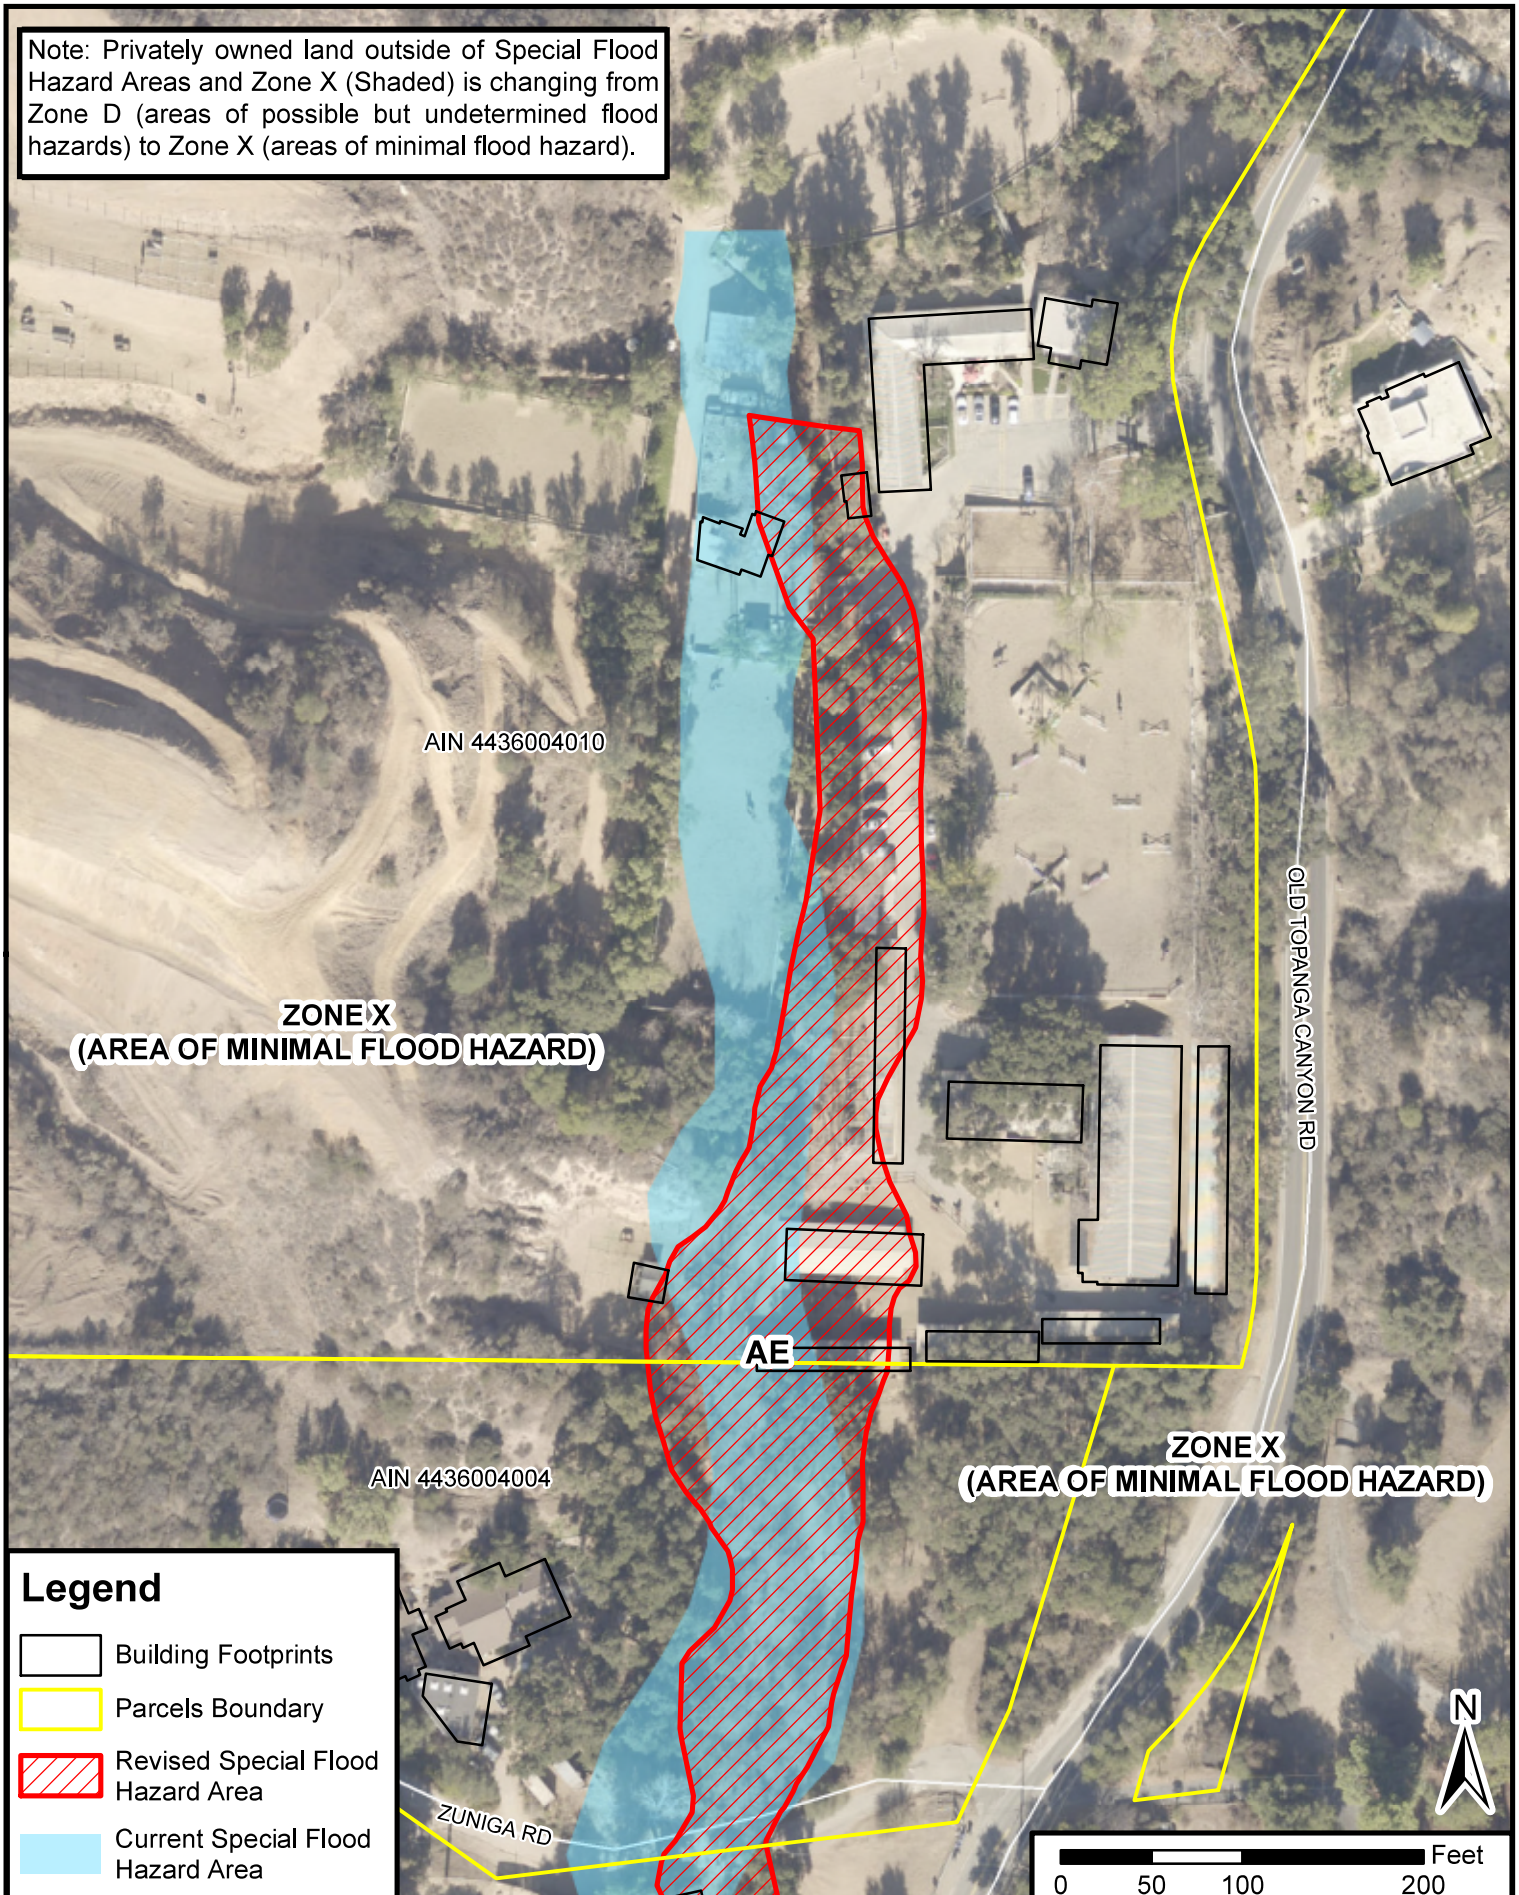

# Old Topanga Flood Zone Exhibit

Note: Privately owned land outside of Special Flood Hazard Areas and Zone X (Shaded) is changing from Zone D (areas of possible but undetermined flood hazards) to Zone X (areas of minimal flood hazard).

Exhibit 49